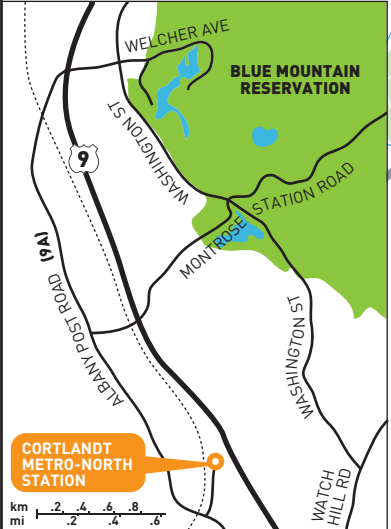

WMBA Trail Map: BLUE MOUNTAIN RESERVATION

[Peekskill, NY]

Westchester Mountain Biking Association

www.wmba.org

SHOOTING RANGE
→ KEEP OUT ←

Area Map:

Map Legend:

- Easier
- More Difficult
- Most Difficult
- Doubletrack
- Singletrack
- Trail Junction
- Bridge
- Marsh